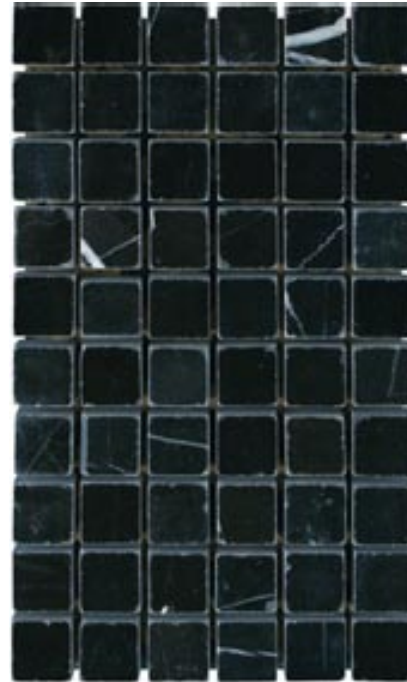

"CREMA" - HEXAGON (1-5/8" x 1-5/8")

"CREMA" (5/8" x 5/8")

"EMPERADOR" - STAGGERED (1-1/4" x 2")

"EMPERADOR" (1-1/4" x 1-1/4")

"EMPERADOR" - HEXAGON (1-5/8" x 1-5/8")

"EMPERADOR" (5/8" x 5/8")

401 South 50th Street
Phoenix, AZ 85034
Phone: 602-275-6400
Fax: 602-275-1948

"EMPERADOR LIGHT" - STAGGERED
(1-1/4" x 2")

"EMPERADOR LIGHT" (1-1/4" x 1-1/4")

"EMPERADOR LIGHT" - HEXAGON (1-5/8" x 1-5/8")

"EMPERADOR LIGHT" (5/8" x 5/8")

"NERO" - STAGGERED (1-1/4" x 2")

"NERO" (1-1/4" x 1-1/4")

"NERO" - HEXAGON (1-5/8" x 1-5/8")

"NERO" (5/8" x 5/8")

"STATUARIO" - STAGGERED (1-1/4" x 2")

"STATUARIO" (1-1/4" x 1-1/4")

"STATUARIO" - HEXAGON (1-5/8" x 1-5/8")

"STATUARIO" (5/8" x 5/8")

"THASSOS" - STAGGERED (1-1/4" x 2")

"THASSOS" (1-1/4" x 1-1/4")

"THASSOS" - HEXAGON (1-5/8" x 1-5/8")

"THASSOS" (5/8" x 5/8")

"THASSOS" - OCTAGON W/NERO DOT (1-5/8" x 1-5/8")