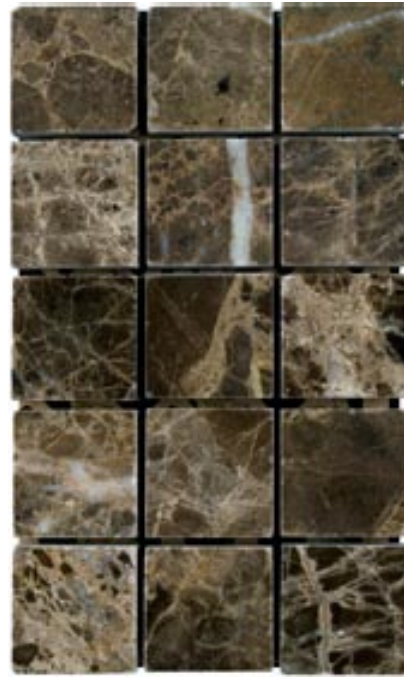

"AZUL MARLENA" - STAGGERED (1-1/4" x 2")

"AZUL MARLENA" (1-1/4" x 1-1/4")

"AZUL MARLENA" - HEXAGON (1-5/8" x 1-5/8")

"AZUL MARLENA" (5/8" x 5/8")

"CREMA" - STAGGERED (1-1/4" x 2")

"CREMA" (1-1/4" x 1-1/4")

"CREMA" - HEXAGON (1-5/8" x 1-5/8")

"CREMA" (5/8" x 5/8")

"EMPERADOR" - STAGGERED (1-1/4" x 2")

"EMPERADOR" (1-1/4" x 1-1/4")

"EMPERADOR" - HEXAGON (1-5/8" x 1-5/8")

"EMPERADOR" (5/8" x 5/8")

401 South 50th Street
Phoenix, AZ 85034
Phone: 602-275-6400
Fax: 602-275-1948

"EMPERADOR LIGHT" - STAGGERED
(1-1/4" x 2")

"EMPERADOR LIGHT" (1-1/4" x 1-1/4")

"EMPERADOR LIGHT" - HEXAGON (1-5/8" x 1-5/8")

"EMPERADOR LIGHT" (5/8" x 5/8")

"NERO" - STAGGERED (1-1/4" x 2")

"NERO" (1-1/4" x 1-1/4")

"THASSOS" (1-1/4" x 1-1/4")

"THASSOS" - HEXAGON (1-5/8" x 1-5/8")

"THASSOS" (5/8" x 5/8")

"THASSOS" - OCTAGON W/NERO DOT (1-5/8" x 1-5/8")