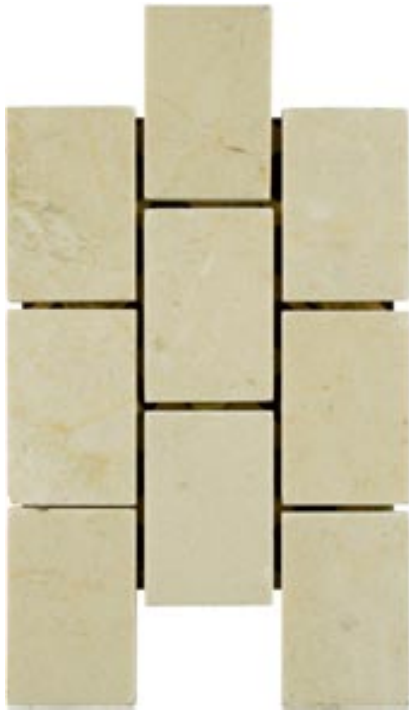

"AZUL MARLENA" - STAGGERED (1-1/4" x 2")

"AZUL MARLENA" (1-1/4" x 1-1/4")

"AZUL MARLENA" - HEXAGON (1-5/8" x 1-5/8")

"AZUL MARLENA" (5/8" x 5/8")

"CREMA" - STAGGERED (1-1/4" x 2")

"CREMA" (1-1/4" x 1-1/4")

"CREMA" - HEXAGON (1-5/8" x 1-5/8")

"CREMA" (5/8" x 5/8")

"EMPERADOR" - STAGGERED (1-1/4" x 2")

"EMPERADOR" (1-1/4" x 1-1/4")

"EMPERADOR" - HEXAGON (1-5/8" x 1-5/8")

"EMPERADOR" (5/8" x 5/8")

401 South 50th Street
Phoenix, AZ 85034
Phone: 602-275-6400
Fax: 602-275-1948

"EMPERADOR LIGHT" - STAGGERED
(1-1/4" x 2")

"EMPERADOR LIGHT" (1-1/4" x 1-1/4")

"EMPERADOR LIGHT" - HEXAGON (1-5/8" x 1-5/8")

"EMPERADOR LIGHT" (5/8" x 5/8")

"NERO" - STAGGERED (1-1/4" x 2")

"NERO" (1-1/4" x 1-1/4")

"THASSOS" (1-1/4" x 1-1/4")

"THASSOS" - HEXAGON (1-5/8" x 1-5/8")

"THASSOS" (5/8" x 5/8")

"THASSOS" - OCTAGON W/NERO DOT (1-5/8" x 1-5/8")