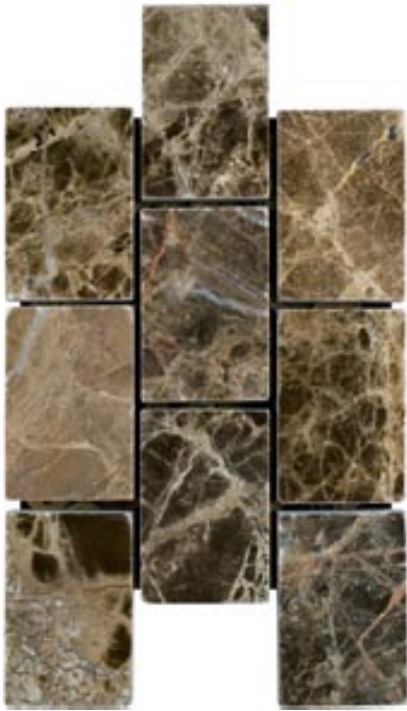

"AZUL MARLENA" - STAGGERED (1-1/4" x 2")

"AZUL MARLENA" (1-1/4" x 1-1/4")

"AZUL MARLENA" - HEXAGON (1-5/8" x 1-5/8")

"AZUL MARLENA" (5/8" x 5/8")

"CREMA" - STAGGERED (1-1/4" x 2")

"CREMA" (1-1/4" x 1-1/4")

"CREMA" - HEXAGON (1-5/8" x 1-5/8")

"CREMA" (5/8" x 5/8")

"EMPERADOR" - STAGGERED (1-1/4" x 2")

"EMPERADOR" (1-1/4" x 1-1/4")

"EMPERADOR" - HEXAGON (1-5/8" x 1-5/8")

"EMPERADOR" (5/8" x 5/8")

401 South 50th Street
Phoenix, AZ 85034
Phone: 602-275-6400
Fax: 602-275-1948

"EMPERADOR LIGHT" - STAGGERED
(1-1/4" x 2")

"EMPERADOR LIGHT" (1-1/4" x 1-1/4")

"EMPERADOR LIGHT" - HEXAGON (1-5/8" x 1-5/8")

"EMPERADOR LIGHT" (5/8" x 5/8")

"NERO" - STAGGERED (1-1/4" x 2")

"NERO" (1-1/4" x 1-1/4")

"THASSOS" (1-1/4" x 1-1/4")

"THASSOS" - HEXAGON (1-5/8" x 1-5/8")

"THASSOS" (5/8" x 5/8")

"THASSOS" - OCTAGON W/NERO DOT (1-5/8" x 1-5/8")