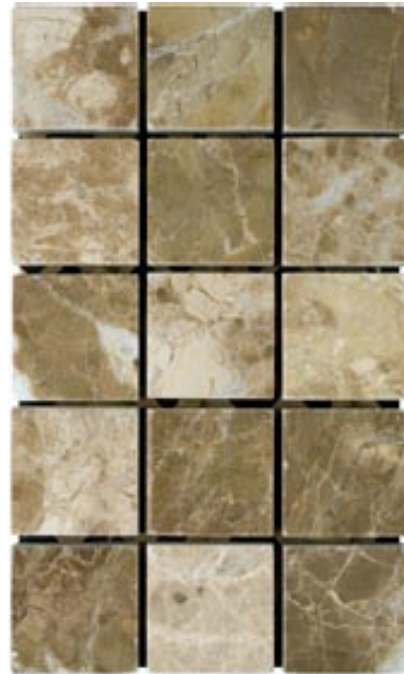

"AZUL MARLENA" - STAGGERED (1-1/4" x 2")

"AZUL MARLENA" (1-1/4" x 1-1/4")

"AZUL MARLENA" - HEXAGON (1-5/8" x 1-5/8")

"AZUL MARLENA" (5/8" x 5/8")

"CREMA" - STAGGERED (1-1/4" x 2")

"CREMA" (1-1/4" x 1-1/4")

"CREMA" - HEXAGON (1-5/8" x 1-5/8")

"CREMA" (5/8" x 5/8")

"EMPERADOR" - STAGGERED (1-1/4" x 2")

"EMPERADOR" (1-1/4" x 1-1/4")

"EMPERADOR" - HEXAGON (1-5/8" x 1-5/8")

"EMPERADOR" (5/8" x 5/8")

401 South 50th Street
Phoenix, AZ 85034
Phone: 602-275-6400
Fax: 602-275-1948

"EMPERADOR LIGHT" - STAGGERED
(1-1/4" x 2")

"EMPERADOR LIGHT" (1-1/4" x 1-1/4")

"EMPERADOR LIGHT" - HEXAGON (1-5/8" x 1-5/8")

"EMPERADOR LIGHT" (5/8" x 5/8")

"NERO" - STAGGERED (1-1/4" x 2")

"NERO" (1-1/4" x 1-1/4")

"THASSOS" (1-1/4" x 1-1/4")

"THASSOS" - HEXAGON (1-5/8" x 1-5/8")

"THASSOS" (5/8" x 5/8")

"THASSOS" - OCTAGON W/NERO DOT (1-5/8" x 1-5/8")