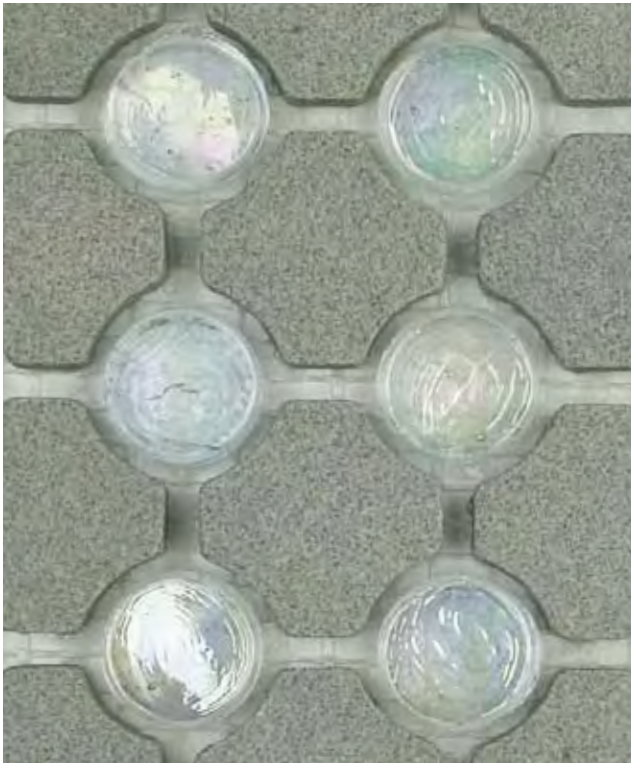

ITEM #1 - BORDER

(10-1/8" x 4-1/8")

ITEM #1 - CORNER

(4-1/8" x 4-1/8")

ITEM #4 - BORDER

(10-1/8" x 5-3/8")

ITEM #4 - CORNER

(5-3/8" x 5-3/8")

ITEM #6 - BORDER

(10-1/8" x 6-1/8")

ITEM #6 - CORNER

(6-1/8" x 6-1/8")

401 South 50th Street
Phoenix, AZ 85034
Phone: 602-275-6400
Fax: 602-275-1948

NOTE: All sizes noted are approximate. Variations in size, color and texture are inherent in all of our products. The product you receive may vary from photograph or samples. Always approve current stock before installation.

ITEM #2

(10-1/2" x 10-1/2")

ITEM #3

(11-3/4" x 11-3/4")

ITEM #5

(9-1/2" x 9-1/2")

ITEM #7

(11-1/8" x 12")