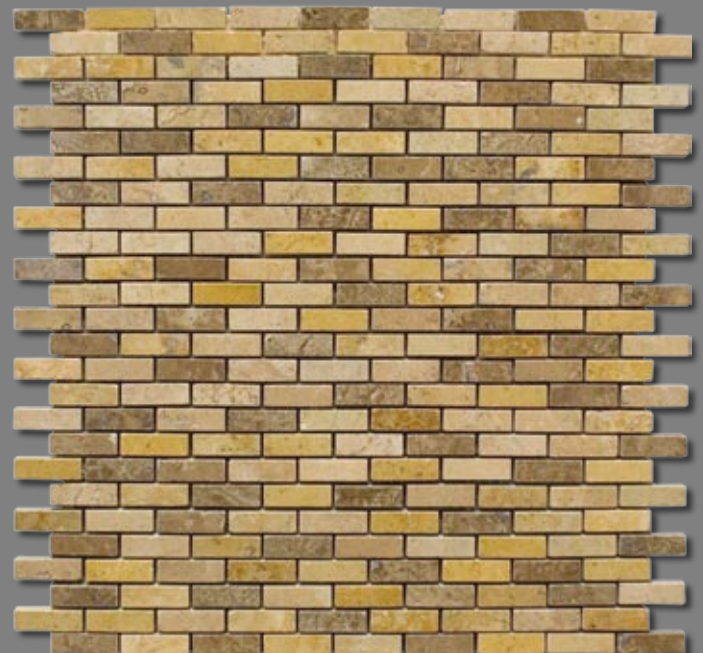

HONEY - Onyx

ON-MSM38BRHOP

CACTUS
STONE & TILE

401 South 50th Street
Phoenix, AZ 85034
Phone: 602-275-6400
Fax: 602-275-1948

NOTE: All sizes noted are approximate. Variations in size, color and texture are inherent in all of our products. The product you receive may vary from photograph or samples. Always approve current stock before installation.

TR-MSM38BRDRP

NOCE - Travertine

TR-MSM38BRNCP

MISTO - Travertine

TR-MSM38BRMIP

CACTUS
STONE & TILE

401 South 50th Street
Phoenix, AZ 85034
Phone: 602-275-6400
Fax: 602-275-1948

NOTE: All sizes noted are approximate. Variations in size, color and texture are inherent in all of our products. The product you receive may vary from photograph or samples. Always approve current stock before installation.