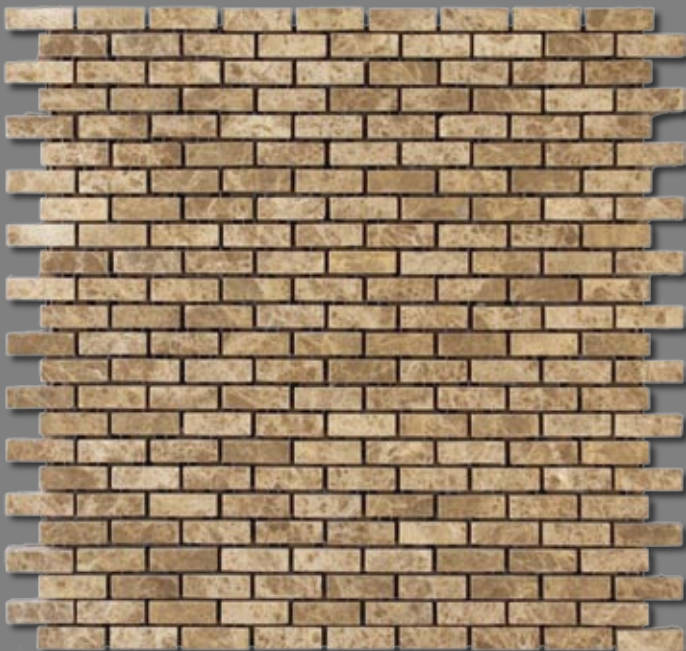

MINI BRICK | Polished Natural Stone Mosaic

3/8" x 1 1/4" Mosaic on 1 1/4" x 1 3/8" Mesh Mounted Sheet

BIANCO - Marble

MB-MSMBR38BIP

CREMA MARFIL - Marble

MB-MSMBR38CMP

TUSCANY LIGHT - Marble

MB-MSMBR38TLP

HONEY - Onyx

ON-MSM38BRHOP

CACTUS
STONE & TILE

401 South 50th Street
Phoenix, AZ 85034
Phone: 602-275-6400
Fax: 602-275-1948

NOTE: All sizes noted are approximate. Variations in size, color and texture are inherent in all of our products. The product you receive may vary from photograph or samples. Always approve current stock before installation.