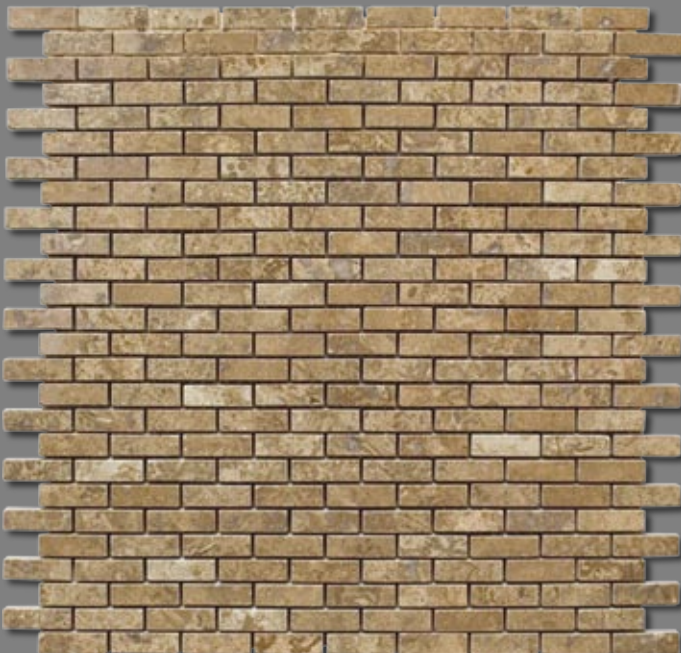

NOCE - Travertine

TR-MSM38BRNCP