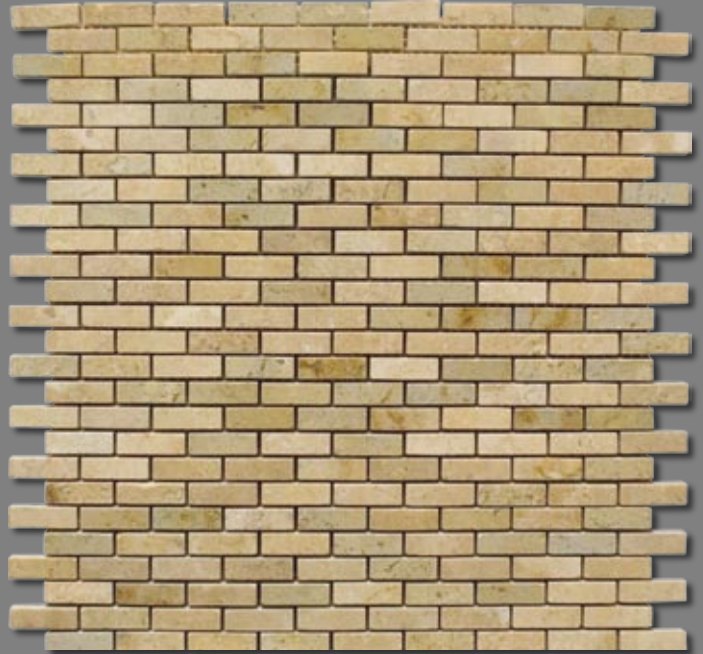

DORADO - Travertine

TR-MSM38BRDRP