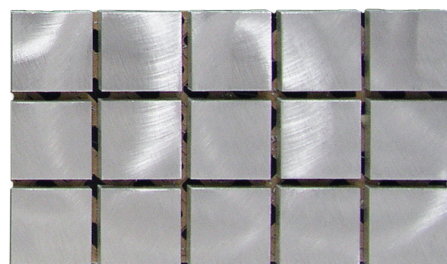

METALLIC COLLECTION | Metal Decos

BRONZE FLOURENCE DECO 4 PIECE SET

MCFLOSET (2" x 2")

**BRONZE LABYRINTH
MCLAB0211 (2" x 2")**

**BRONZE PYRAMID
MCPIR0107 (1" x 1")**

**RAKU PILLOW
MCPLW0210RK (2" x 2")**

**RAKU ELICA
MCELA0209RK (2" x 2")**

**RAKU LABYRINTH
MCLAB0211RK (2" x 2")**

RAKU LABYRINTH

MCLAB3002RK (2" x 12")

**BRUSHED ALUMINUM SBN
MCF5BN6902G10 (4" x 4")**

**BRUSHED ALUMINUM TILE
MCFLR1000G (4" x 4")**

303 MOSAIC (1 1/4") MCM5303MOS (12" x 12")

305 MURETTO MCM5305MUR (12" x 12")

301 MOSAIC (5/8") MCM5301MOS (12" x 12")

BRUSHED LINER

MBL5130 (5/8" x 12")

401 South 50th Street
Phoenix, AZ 85034
Phone: 602-275-6400
Fax: 602-275-1948

NOTE: All sizes noted are approximate. Variations in size, color and texture are inherent in all of our products. The product you receive may vary from photograph or samples. Always approve current stock before installation.