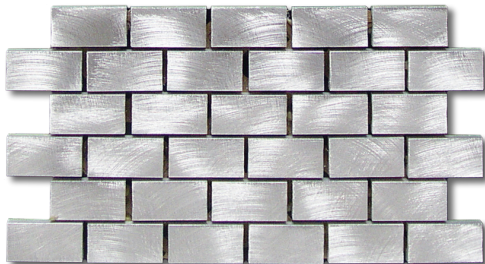

METALLIC COLLECTION | Metal Decos

BRONZE FLOURENCE DECO 4 PIECE SET

MCFLOSET (2" x 2")

**BRONZE LABYRINTH
MCLAB0211 (2" x 2")**

**BRONZE PYRAMID
MCPIR0107 (1" x 1")**

**RAKU PILLOW
MCPLW0210RK (2" x 2")**

**RAKU ELICA
MCELA0209RK (2" x 2")**

**RAKU LABYRINTH
MCLAB0211RK (2" x 2")**

RAKU LABYRINTH

MCLAB3002RK (2" x 12")

**BRUSHED ALUMINUM SBN
MCF5BN6902G10 (4" x 4")**

**BRUSHED ALUMINUM TILE
MCFLR1000G (4" x 4")**

303 MOSAIC (1 1/4") MCM5303MOS (12" x 12")

305 MURETTO MCM5305MUR (12" x 12")

301 MOSAIC (5/8") MCM5301MOS (12" x 12")

BRUSHED LINER

MBL5130 (5/8" x 12")

401 South 50th Street
Phoenix, AZ 85034
Phone: 602-275-6400
Fax: 602-275-1948

NOTE: All sizes noted are approximate. Variations in size, color and texture are inherent in all of our products. The product you receive may vary from photograph or samples. Always approve current stock before installation.