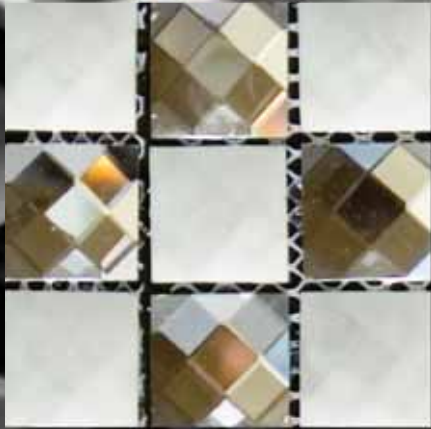

LUXOR GLASS SERIES | Glass Mosaic Tile

12" x 12" Sheet (approx.)

3/4" x 3/4" Mosaic

"FROSTED DIAMOND"

GLLUFD

"AMETHYST"

GLLUAM

"BRONZE"

GLLUBR

"GOLD"

GLLUGO

"PLATINUM"

GLLUPL

"DIAMOND"

GLLU DI

"FROSTED PLATINUM"