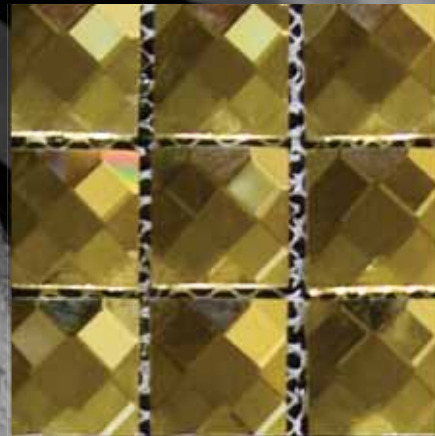

LUXOR GLASS SERIES | Glass Mosaic Tile

12" x 12" Sheet (approx.)

3/4" x 3/4" Mosaic

"FROSTED DIAMOND"

GLLUFD

"AMETHYST"

GLLUAM

"BRONZE"

GLLUBR

"GOLD"

GLLUGO

"PLATINUM"

GLLUPL

"DIAMOND"

GLLU DI

"FROSTED PLATINUM"